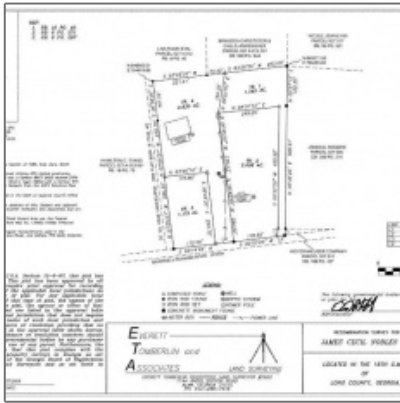

1420 Bradwell Dunham Road,
Ludowici, Georgia 31316
1,960 Sqft - 1420 Bradwell Dunham Road,
Ludowici, Long, Georgia, United States 31316

Basic Details

Price:	\$375,000
Lot Size:	8.50 Acre
Rooms:	0
Bedrooms:	0
Bathrooms:	0
Half Bathrooms:	0
Square Footage:	1,960 Sqft
Year Built:	1997
Subdivision:	NONE
Listing Type:	For Sale
Property Status:	Active

Address Map

Latitude:	N31° 47' 8.4"
Longitude:	W82° 11' 1.7"

Agent Info

Kelli Lamb
☎ +1-912-427-9345
☎ 912-294-4724
✉ klamb@parker-realty.net

Features

✓	Style:	Other
✓	Construct/Siding:	Other
✓	Car Storage:	See Remarks
✓	Dining:	Other-see Remarks
✓	Cooling System:	See Remarks