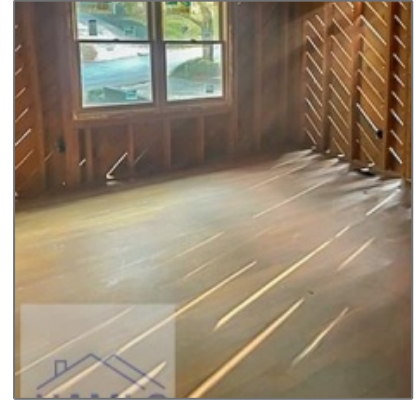

### Basic Details

Price:	\$129,900
Rooms:	4
Bedrooms:	3
Bathrooms:	1
Half Bathrooms:	1
Square Footage:	912 Sqft
Year Built:	1940
Subdivision:	Conley Hills
Listing Type:	For Sale
Property Status:	Active

### Features

✓ Style:	Bungalow
✓ Construct/Siding:	Other
✓ Roof:	Other
✓ Car Storage:	On Street
✓ Exterior Features:	See Remarks
✓ FireplaceLocation :	Living Room
✓ Dining:	See Remarks