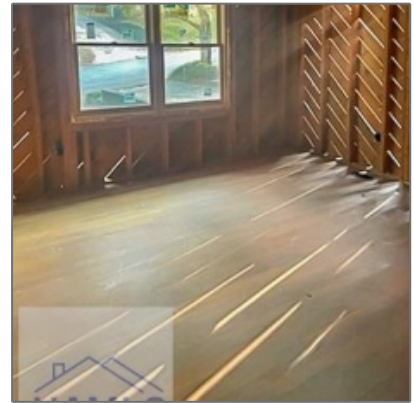

### Basic Details

Price:	\$129,900
Rooms:	4
Bedrooms:	3
Bathrooms:	1
Half Bathrooms:	1
Square Footage:	912 Sqft
Year Built:	1940
Subdivision:	Conley Hills
Listing Type:	For Sale
Property Status:	Active Contingent

### Features

✓	Style:	Bungalow
✓	Construct/Siding:	Other
✓	Roof:	Other
✓	Car Storage:	On Street
✓	Exterior Features:	See Remarks
✓	FireplaceLocation :	Living Room
✓	Dining:	See Remarks