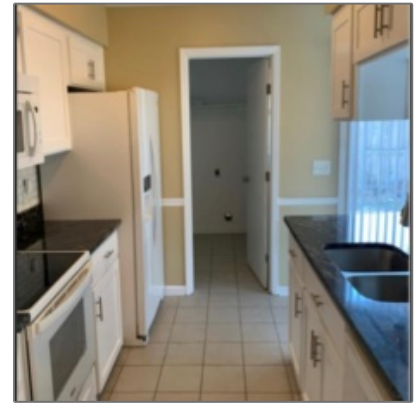

758 Madison Drive, Hinesville,
Liberty, Georgia, United States
31313

1,889 Sqft - 758 Madison Drive, Hinesville, Liberty,
Georgia, United States 31313

Basic Details

Price:	\$242,000
Lot Size:	0.22 Acre
Rooms:	8
Bedrooms:	4
Bathrooms:	2
Half Bathrooms:	0
Square Footage:	1,889 Sqft
Year Built:	1992
Subdivision:	Timber Ridge
Listing Type:	For Sale
High School:	Bradwell Institute
Property Status:	Active

Features

✓	Style:	Ranch
✓	Construct/Siding:	Brick
✓	Roof:	Shingle
✓	Car Storage:	Driveway
✓	Exterior Features:	See Remarks, Outbuilding(s)
✓	Fence:	Privacy, Back Yard
✓	FireplaceLocation :	Family Room
✓	Dining:	Eat-in Kitchen, Formal Dining Room