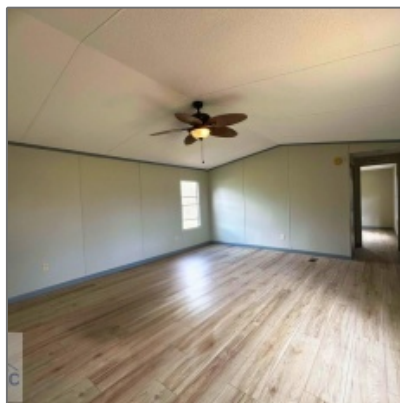

16829 Hwy SR 169, Glennville,
Tattnall, Georgia, United States
30427

1,152 Sqft - 16829 Hwy SR 169, Glennville,
Tattnall, Georgia, United States 30427

Basic Details

Price: $120,000

Rooms: 5

Bedrooms: 2

Bathrooms: 2

Half Bathrooms: 0

Square Footage: 1,152 Sqft

Year Built: 1998

Subdivision: NONE

Listing Type: For Sale

Elementary School: Glennville

Middle School: South Tattnall Middle School

High School: Tattnall County High School

Property Status: Active

Address Map

Latitude: N32° 3' 4"

Longitude: W82° 0' 48.8"

Agent Info

Features

✓ Style: Mobile Home

✓ Construct/Siding: Vinyl Siding

✓ Roof: Metal

✓ Car Storage: Unpaved

✓ Dining: Dining/kitchen Combo