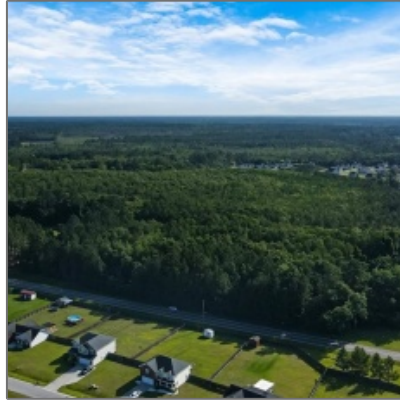

17.78 AC Wilkinson Road NE,
Ludowici, Long, Georgia, United
States 313

0 Sqft - 17.78 AC Wilkinson Road NE, Ludowici,
Long, Georgia, United States 31316

Basic Details

Price:	\$39,000
Lot Size:	17.78 Acre
Rooms:	0
Bedrooms:	0
Bathrooms:	0
Half Bathrooms:	0
Square Footage:	0 Sqft
Year Built:	0
Subdivision:	Horse Creek Farms
Listing Type:	For Sale
Property Status:	Active

Features

<input checked="" type="checkbox"/>	Style:	Agricultural Land
-------------------------------------	--------	-------------------

Address Map

Latitude:	N31° 47' 59.6"
Longitude:	W82° 18' 28.1"

Agent Info