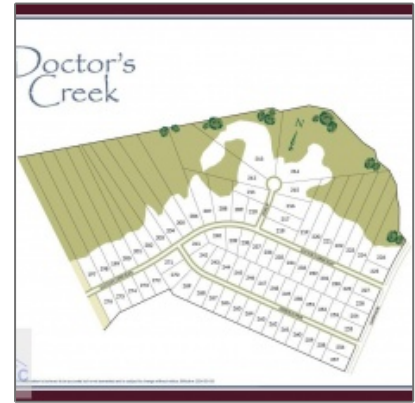

411 Lanier Road NE, Ludowici, Georgia 31316

1,380 Sqft - 411 Lanier Road NE, Ludowici, Long,
Georgia, United States 31316

Basic Details

Price: \$264,225

Lot Size: 0.54 Acre

Rooms: 10

Bedrooms: 3

Bathrooms: 2

Half Bathrooms: 0

Square Footage: 1,380 Sqft

Year Built: 2024

Subdivision: Doctor's Creek
Subdivision

Listing Type: For Sale

Elementary School: Long County

Middle School: Long County Middle

High School: Long County High

Property Status: Active

Address Map

Latitude: N31° 44' 46.9"

Longitude: W82° 16' 16.1"

Agent Info

Kelli Lamb
+1-912-427-9345
912-294-4724
klamb@parker-realty.net

Features

✓ Style: One Story, Traditional