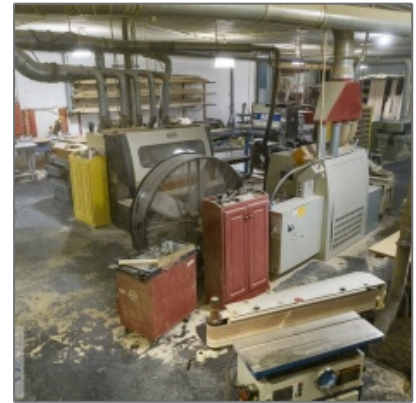

202 JL Tyre Street, Screven,
Wayne, Georgia, United States
31560

11,192 Sqft - 202 JL Tyre Street, Screven, Wayne,
Georgia, United States 31560

Basic Details

Price:	\$675,000
Rooms:	0
Bedrooms:	0
Bathrooms:	0
Half Bathrooms:	0
Square Footage:	11,192 Sqft
Year Built:	1945
Subdivision:	NONE
Listing Type:	For Sale
Property Status:	Active

✓ Style:	Manufacturing
✓ Construct/Siding:	Brick
✓ Roof:	Other
✓ Car Storage:	11-20 Spaces
✓ Dining:	Trade Fixtures & Equipment, Inventory
✓ Cooling System:	Central Air