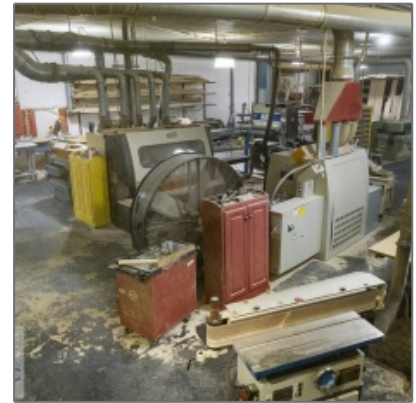

202 JL Tyre Street, Screven,
Wayne, Georgia, United States
31560

11,192 Sqft - 202 JL Tyre Street, Screven, Wayne,
Georgia, United States 31560

Basic Details

Price:	$675,000
Rooms:	0
Bedrooms:	0
Bathrooms:	0
Half Bathrooms:	0
Square Footage:	11,192 Sqft
Year Built:	1945
Subdivision:	NONE
Listing Type:	For Sale
Property Status:	Active

Address Map

Latitude:	N31° 29' 12.5"
Longitude:	W83° 59' 1.2"

Agent Info

Kelli Lamb

+1-912-427-9345

912-294-4724

klamb@parker-realty.net

Features

✓ Style:	Manufacturing
✓ Construct/Siding:	Brick
✓ Roof:	Other
✓ Car Storage:	11-20 Spaces
✓ Dining:	Trade Fixtures & Equipment, Inventory
✓ Cooling System:	Central Air