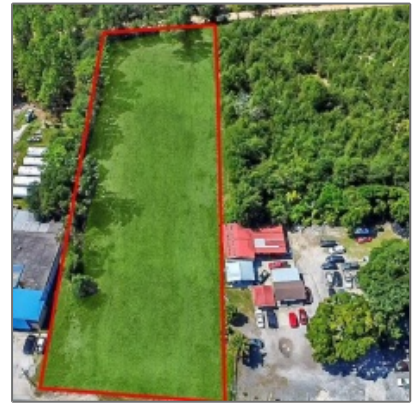

0 Waycross Highway, Jesup,

Georgia 31545

0 Sqft - 0 Waycross Highway, Jesup, Wayne,  
Georgia, United States 31545

### Basic Details

|                  |                |
|------------------|----------------|
| Price:           | \$159,000      |
| Lot Size:        | 2 Acre         |
| Rooms:           | 0              |
| Bedrooms:        | 0              |
| Bathrooms:       | 0              |
| Half Bathrooms:  | 0              |
| Square Footage:  | 0 Sqft         |
| Year Built:      | 0              |
| Subdivision:     | No Subdivision |
| Listing Type:    | For Sale       |
| Property Status: | Active         |