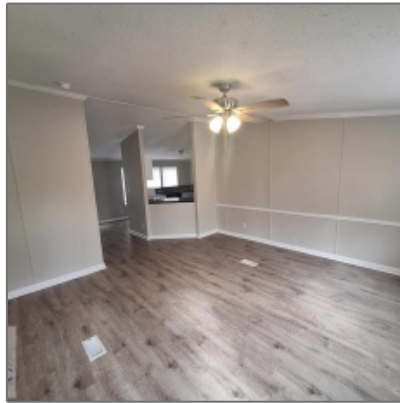

253 Cheryl Court, Ludowici, Long, Georgia, United States 31316

1,568 Sqft - 253 Cheryl Court, Ludowici, Long,
Georgia, United States 31316

Basic Details

Price:	\$181,000
Lot Size:	0.60 Acre
Rooms:	8
Bedrooms:	3
Bathrooms:	2
Half Bathrooms:	0
Square Footage:	1,568 Sqft
Year Built:	2003
Subdivision:	Persimmon Estates
Listing Type:	For Sale
Elementary School:	Smiley Elementary
Middle School:	Long County Middle
High School:	Long County High
Property Status:	Active