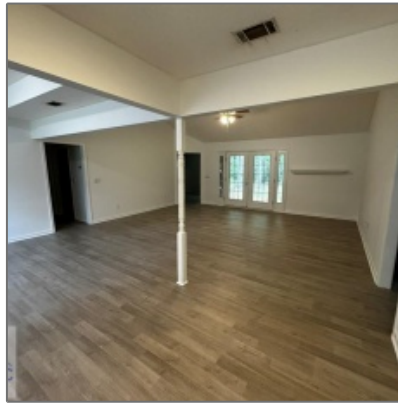

## Basic Details

Price:	\$281,500
Rooms:	8
Bedrooms:	4
Bathrooms:	2
Half Bathrooms:	0
Square Footage:	1,992 Sqft
Year Built:	1999
Subdivision:	Cinder Hill
Listing Type:	For Sale
Property Status:	Active

## Features

✓ Style:	Contemporary
✓ Construct/Siding:	Brick
✓ Roof:	Metal
✓ Car Storage:	Two Car
✓ Exterior Features:	See Remarks
✓ Dining:	Dining/kitchen Combo, Formal Dining Room