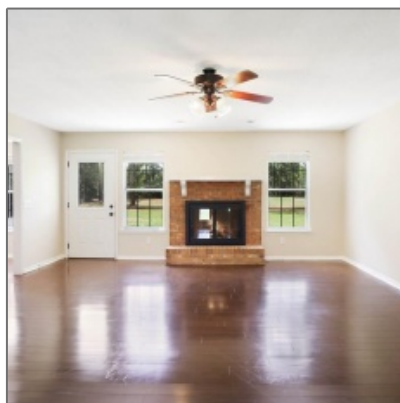

5 Par Drive, Jesup, Wayne, Georgia,

United States 31546

2,347 Sqft - 5 Par Drive, Jesup, Wayne, Georgia,

United States 31546

Basic Details

Price:	\$339,900
Rooms:	8
Bedrooms:	3
Bathrooms:	3
Half Bathrooms:	0
Square Footage:	2,347 Sqft
Year Built:	1986
Subdivision:	Pine Forest
Listing Type:	For Sale
Property Status:	Active

Features

✓ Style:	One Story
✓ Construct/Siding:	Wood Siding
✓ Roof:	Shingle
✓ Car Storage:	Garage
✓ Exterior Features:	Other
✓ FireplaceLocation :	Living Room
✓ Dining:	See Remarks

Address Map

Latitude:	N31° 33' 35.4"
Longitude:	W82° 6' 58.8"