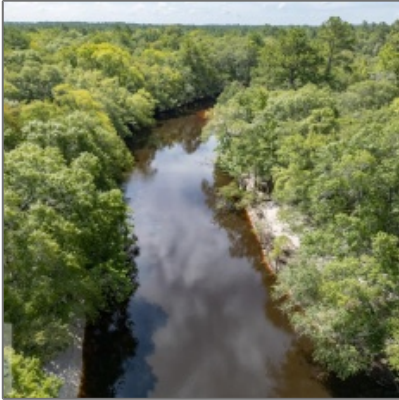

0 W Hwy. 168, Lakeland City,
Lanier, Georgia, United States
31635

0 Sqft - 0 W Hwy. 168, Lakeland City, Lanier,
Georgia, United States 31635

Basic Details

Price:	\$152,243
Rooms:	0
Bedrooms:	0
Bathrooms:	0
Half Bathrooms:	0
Square Footage:	0 Sqft
Year Built:	0
Subdivision:	NONE
Listing Type:	For Sale
Property Status:	Active