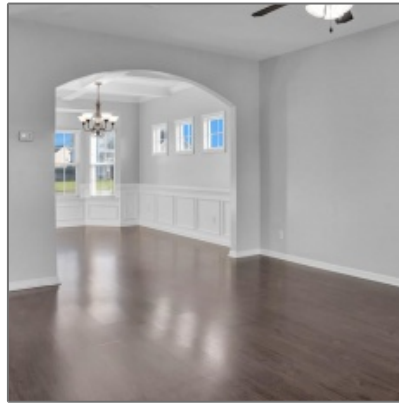

31 Bridle Way NE, Ludowici, Long,
Georgia, United States 31316

2,046 Sqft - 31 Bridle Way NE, Ludowici, Long,
Georgia, United States 31316

Basic Details

Price:	\$294,900
Lot Size:	0.60 Acre
Rooms:	12
Bedrooms:	4
Bathrooms:	2
Half Bathrooms:	1
Square Footage:	2,046 Sqft
Year Built:	2015
Subdivision:	Horse Creek Farms
Listing Type:	For Sale
Property Status:	Active

Features

✓ Style:	Two Story
✓ Construct/Siding:	Vinyl Siding
✓ Roof:	Shingle
✓ Car Storage:	Two Car, Garage
✓ Exterior Features:	See Remarks
✓ Fence:	Privacy, Back Yard
✓ Dining:	Dining/kitchen Combo, Formal Dining Room