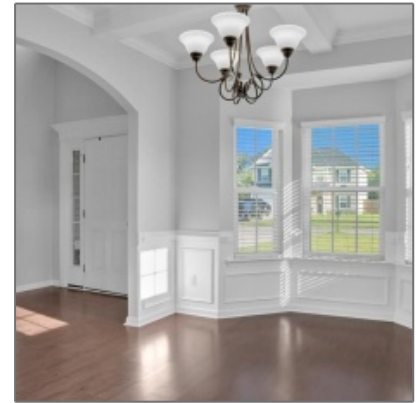

31 Bridle Way NE, Ludowici, Long,
Georgia, United States 31316

2,046 Sqft - 31 Bridle Way NE, Ludowici, Long,
Georgia, United States 31316

Basic Details

Price:	\$294,900
Lot Size:	0.60 Acre
Rooms:	12
Bedrooms:	4
Bathrooms:	2
Half Bathrooms:	1
Square Footage:	2,046 Sqft
Year Built:	2015
Subdivision:	Horse Creek Farms
Listing Type:	For Sale
Property Status:	Active

Features

✓ Style:	Two Story
✓ Construct/Siding:	Vinyl Siding
✓ Roof:	Shingle
✓ Car Storage:	Two Car, Garage
✓ Exterior Features:	See Remarks
✓ Fence:	Privacy, Back Yard
✓ Dining:	Dining/kitchen Combo, Formal Dining Room