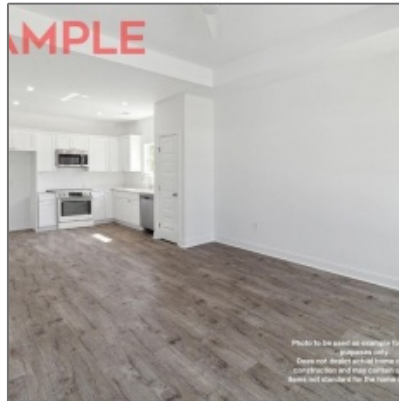

Lot 1 Chapel Crossing, Brunswick,
Glynn, Georgia, United States
31520

1,353 Sqft - Lot 1 Chapel Crossing, Brunswick,
Glynn, Georgia, United States 31520

Basic Details

Price:	\$270,600
Rooms:	6
Bedrooms:	3
Bathrooms:	2
Half Bathrooms:	0
Square Footage:	1,353 Sqft
Year Built:	2024
Subdivision:	NONE
Listing Type:	For Sale
Property Status:	Active

Features

✓ Style:	Traditional
✓ Construct/Siding:	Vinyl Siding
✓ Roof:	Other
✓ Car Storage:	One Car
✓ Dining:	Dining/kitchen Combo

Address Map

Latitude:	N31° 13' 33.9"
Longitude:	W82° 31' 5.6"

Agent Info

Kelli Lamb