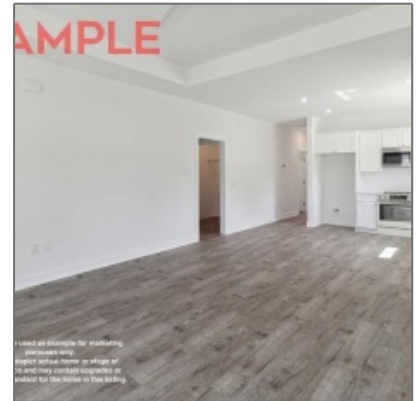

Lot 1 Chapel Crossing, Brunswick,
Glynn, Georgia, United States
31520

1,353 Sqft - Lot 1 Chapel Crossing, Brunswick,
Glynn, Georgia, United States 31520

Basic Details

Price:	\$270,600
Rooms:	6
Bedrooms:	3
Bathrooms:	2
Half Bathrooms:	0
Square Footage:	1,353 Sqft
Year Built:	2024
Subdivision:	NONE
Listing Type:	For Sale
Property Status:	Active

Features

✓ Style:	Traditional
✓ Construct/Siding:	Vinyl Siding
✓ Roof:	Other
✓ Car Storage:	One Car
✓ Dining:	Dining/kitchen Combo

Address Map

Latitude:	N31° 13' 33.9"
Longitude:	W82° 31' 5.6"

Agent Info

Kelli Lamb