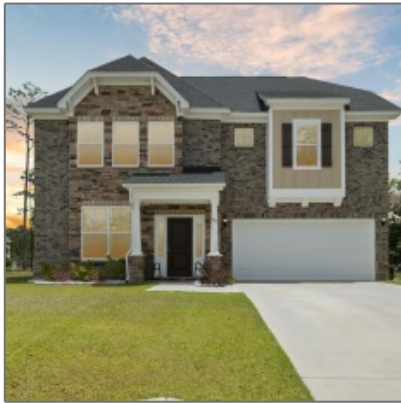

80 Evan Wade Court NE, Ludowici,
Long, Georgia, United States 31316

2,605 Sqft - 80 Evan Wade Court NE, Ludowici,
Long, Georgia, United States 31316

Basic Details

Price:	\$368,900
Lot Size:	0.73 Acre
Rooms:	5
Bedrooms:	3
Bathrooms:	2
Half Bathrooms:	1
Square Footage:	2,605 Sqft
Year Built:	2023
Subdivision:	Palmer Place
Listing Type:	For Sale
Property Status:	Active

Features

✓ Style:	Two Story, Traditional
✓ Construct/Siding:	Stone, Wood Siding, Brick
✓ Roof:	Shingle
✓ Car Storage:	Garage Door Opener, Garage, Driveway
✓ Exterior Features:	Other
✓ Fence:	Partial
✓ Dining:	Dining/kitchen Combo, Eat-in Kitchen, Formal Dining Room, Dining/living Combo