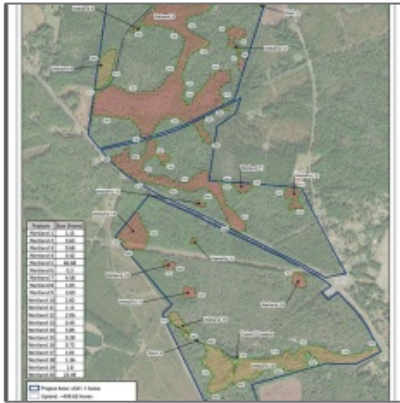

001 Hwy 67, Pembroke, BRYAN,
Georgia, United States 31313
0 Sqft - 001 Hwy 67, Pembroke, BRYAN, Georgia,
United States 31313

Basic Details

Price:	\$24,517,200
Lot Size:	541.10 Acre
Rooms:	0
Bedrooms:	0
Bathrooms:	0
Half Bathrooms:	0
Square Footage:	0 Sqft
Year Built:	0
Subdivision:	NONE
Listing Type:	For Sale
Property Status:	Active Contingent

Features

<input checked="" type="checkbox"/>	Style:	Agricultural Land
-------------------------------------	--------	-------------------

Address Map

Latitude:	N32° 9' 40.8"
Longitude:	W82° 21' 15.4"

Agent Info