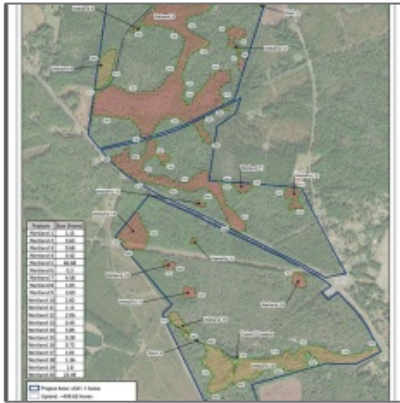

001 Hwy 67, Pembroke, BRYAN,
Georgia, United States 31313
0 Sqft - 001 Hwy 67, Pembroke, BRYAN, Georgia,
United States 31313

Basic Details

Price:	\$24,517,200
Lot Size:	541.10 Acre
Rooms:	0
Bedrooms:	0
Bathrooms:	0
Half Bathrooms:	0
Square Footage:	0 Sqft
Year Built:	0
Subdivision:	NONE
Listing Type:	For Sale
Property Status:	Active Contingent

Features

<input checked="" type="checkbox"/> Style:	Agricultural Land
--	-------------------

Address Map

Latitude:	N32° 9' 40.8"
Longitude:	W82° 21' 15.4"

Agent Info

Kelli Lamb
 +1-912-427-9345
 912-294-4724
 klamb@parker-realty.net